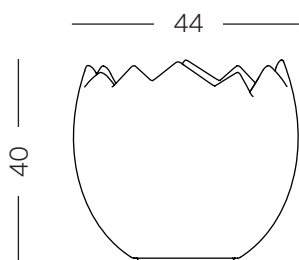

KALIMERA

Design
SLIDE Studio

KALIMERA

Design
SLIDE Studio

PRODUCT	Category: Categoria: Catégorie:	Bottle rack Porta bottiglie Porte-bouteille	PACKAGING	Packaging dimensions: Dimensioni imballaggio: Dimensions emballage:	46 x 46 x 47 cm
	Years of production: Anno di produzione: Année de production:	2015		Packaging volume: Volume Imballaggio: Volume emballage:	0,10 m ³
	Materials: Materiali: Matériaux:	Polyethylene Polietilene Polyéthylène		Total weight: Peso totale: Poids total:	4 Kg
	Dimensions: Dimensioni: Dimensions:	Ø 44 h 40 cm		No. of cartons: Nr. di imballi: N° de cartons:	1
	Weight: Peso: Poids:	3 Kg		Notes: Note: Notes:	

* Dimensions in centimeters

STANDARD

CODE CODICE CODE	SD KAL040	
TECHNICAL INFO INFO TECNICHE INFOS TECHNIQUES		
COLOURS COLORI COULEURS	STANDARD COLOURS	
	<p>MILKY WHITE JET BLACK ELEPHANT GREY CHOCOLATE BROWN ARGIL GREY DOVE GREY</p> <p>POWDER BLUE MALVA GREEN LIME GREEN SAFFRON YELLOW PUMPKIN ORANGE FLAME RED SWEET FUCHSIA</p>	
NOTES NOTE NOTES		